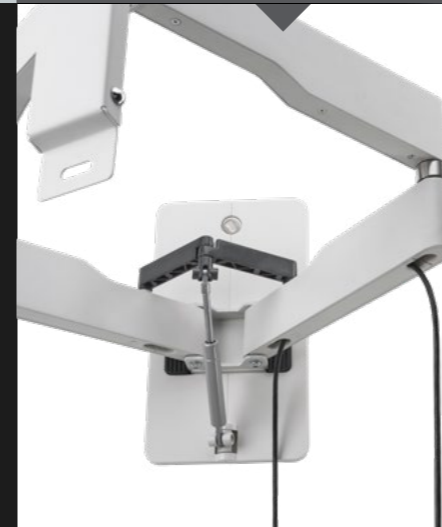

No extra pair of hands needed. Click your TV easily into the mount with the integrated lock and release mechanism. Should you have to remove your TV from the wall, just unlock and release.

Anti-scratch padding

The arms that your TV is attached to feature soft padding to protect the TV while connected.

Innovation at your finger tips

The gas spring provides a smooth guided movement from and towards the wall, adjusting your TV's position was never so comfortable! A truly unique feature available in FLUX 2.0.

Easy leveling after installation

The level of the Wall mount can easily be adjusted after installation. You can always be sure your TV is straight.

Unique Handle

The innovative handle allows smooth controlled movement of your TV without leaving any fingerprints, especially handy for big and heavy screens.