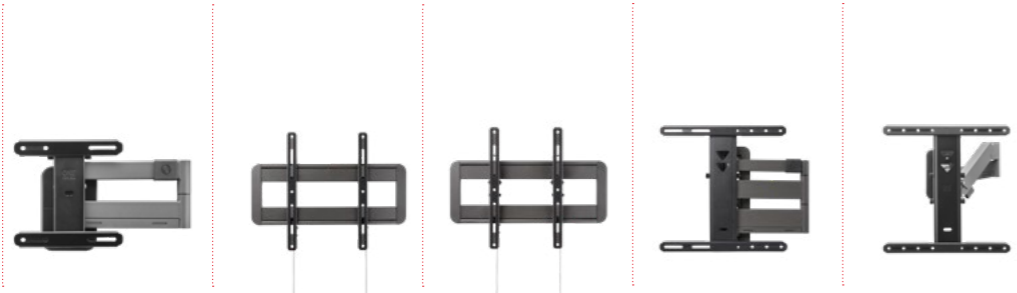

GENERAL		DYNAMIC SERIES				
Model Name	WM5250	WM5410	WM5420	WM5450	WM5480	
Function	Turn	Flat	Tilt	Turn	Turn	
Features						
Adjustable Handlebar	-	-	-	-	-	
Smart leveling system	•	-	-	•	•	
Auto lock & Easy release	-	•	•	-	-	
Soft touch rubber	•	•	•	•	•	
Zero position tilt lock	•	-	•	•	•	
Adjustable tilt lock	•	-	•	•	•	
Advanced one-way tilt	-	-	-	-	-	
Equipment shelf	-	-	-	-	-	
Soundbar holder	-	-	-	-	-	
Cable Management	•	-	-	•	•	
Leveler	•	•	•	•	•	
Ideal for corners	•	-	-	•	•	
Can be secured by screw	-	-	-	-	-	
fischer™ plugs	•	•	•	•	•	
Warranty Period	lifetime	lifetime	lifetime	lifetime	lifetime	
Performance						
Max weight (kg)	50	100	100	80	40	
Vesa sizes	100x100, 100x200, 200x100, 200x200	100x100, 200x100, 200x200, 300x200, 300x300, 400x200, 400x300, 400x400, Universally Adjustable	100x100, 200x100, 200x200, 300x200, 300x300, 400x200, 400x300, 400x400, Universally Adjustable	100x100, 200x100, 200x200, 300x200, 300x300, 400x200, 400x300, 400x400	200x100, 200x200, 300x200, 300x300, 400x200, 400x300, 400x400	
Universal Adjustable	-	•	•	-	-	
Min size (inch)	13	42	42	42	32	
Min size (cm)	33	107	107	107	81	
Max size (cm)	140	196	196	196	196	
Max size (inch)	50	77	77	77	77	
Forward tilt (°)	10	-	15	10	10	
Backward tilt (°)	-5	-	-	-5	-10	
Total Tilt (°)	15	-	15	15	20	
Turn (°)	180	-	-	180	180	
Wall distance D min (mm)	55	30	35	55	55	
Wall distance D max (mm)	570	-	-	605	600	
Accessories included						
Wall Plugs & Screws	•	•	•	•	•	
Screw Type	M4, M5, M6, M8	M4, M5, M6, M8	M4, M5, M6, M8	M4, M5, M6, M8	M4, M5, M6, M8	
Spacers	•	•	•	•	•	
Allan Key	•	•	•	•	•	
Cable Clip	•	-	-	•	•	
Logistics						
Product Dimensions CM (LxWxH)	24x5.5x25	56.2x3x43	56.2x3.5x43	52.2x6.1x43.5	49x7.5x46.8	
Product Weight Net WEEE (KG)	tbd	1.88	2.16	7.5	4.54	
Packed Product Weight Gross (KG)	tbd	2.8	3.07	7.8	5.65	
Packaging Dimensions CM (LxWxH)	44x6x28	61.5x25.7x5.5	61.5x25.7x5.6	50x47.5x6	53.5x6.3x46	
EAN Packaging	8716184075384	8716184073250	8716184073274	8716184073298	8716184075469	
Quantity Master	3	3	3	2	2	
Master Dimensions CM (LxWxH)	45.5x29.5x20	63x27x18.5	63x27x18.5	51.5x49x14	55.5x14.5x48	
Master Weight Gross (KG)	tbd	8.95	9.84	17.29	14.3	
EAN Master	8716184075391	8716184073267	8716184073281	8716184073304	8716184075476