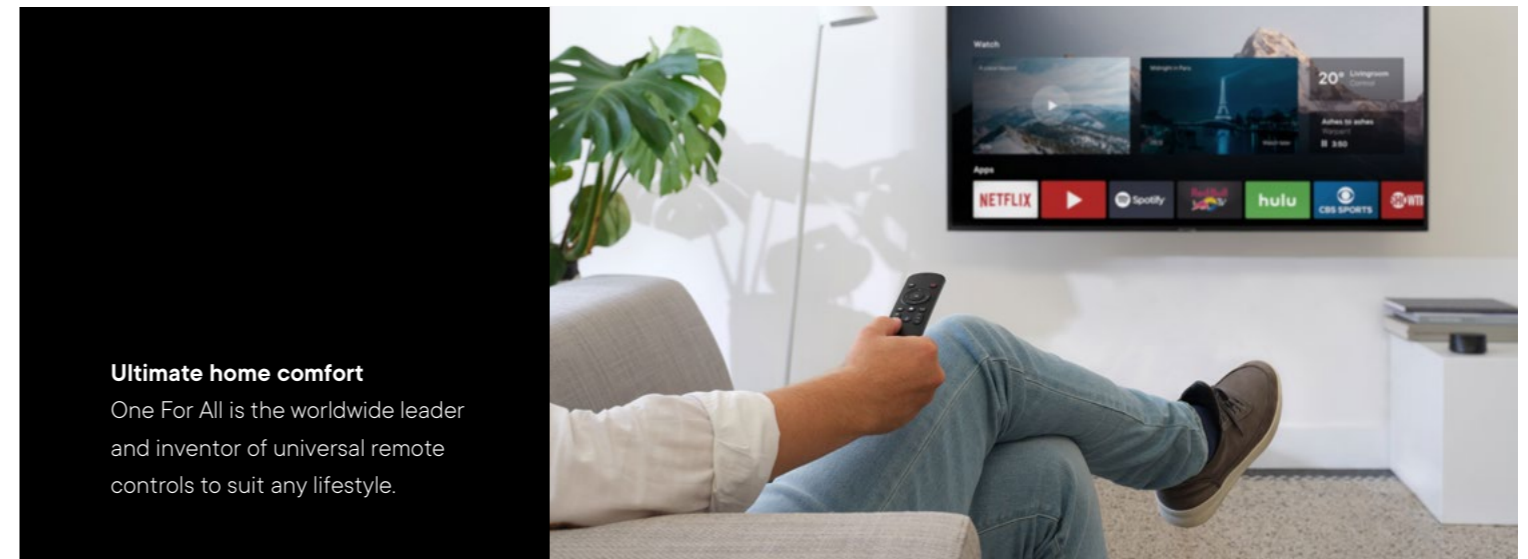

Ultimate home comfort
One For All is the worldwide leader and inventor of universal remote controls to suit any lifestyle.

For more information on our remote features please visit oneforall.com/youtube