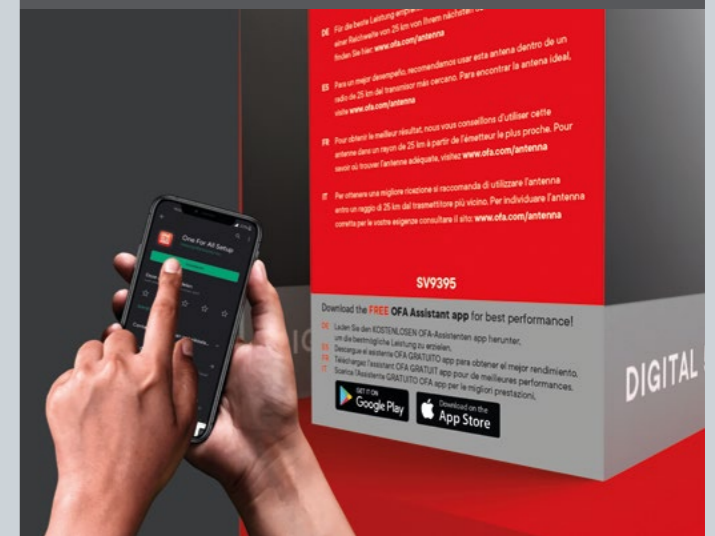

TV Antennas

The customer journey for a consumer to search, find and enjoy the right product

The One For All store display is designed to direct the consumer to the right antenna. Both the shelf and packaging offer multiple solutions for finding the most suitable product.

Step 1

Product Finder QR code

- Scan the QR code on POS or packaging
- Choose the most appropriate product

Step 2

One For All assistant app

- Gives the consumer confidence in the setup and functionality of the product
- Intended for after sales use
- Download the app: