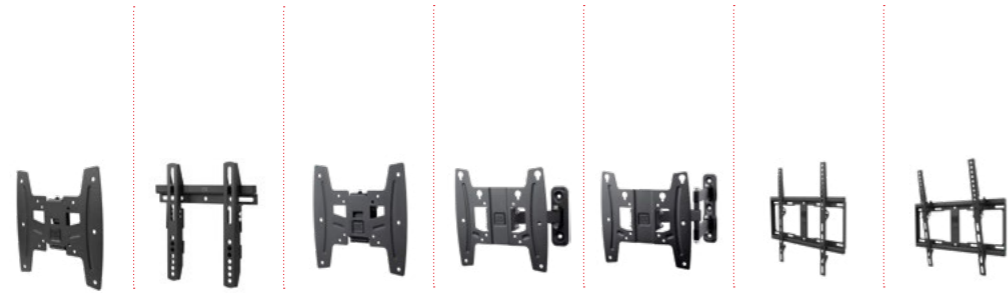

GENERAL	SOLID SERIES						
Model Name	WM4211	WM4212	WM4221	WM4241	WM4251	WM4411	WM4421
Function	Flat	Flat	Tilt	Turn	Turn	Flat	Tilt
Features							
Adjustable Handlebar	-	-	-	-	-	-	-
Smart leveling system	-	-	-	-	-	-	-
Auto lock & Easy release	-	-	-	-	-	-	-
Soft touch rubber	-	-	-	-	-	-	-
Zero position tilt lock	-	-	-	-	-	-	-
Adjustable tilt lock	-	-	-	-	-	-	-
Advanced one-way tilt	-	-	-	-	-	-	-
Equipment shelf	-	-	-	-	-	-	-
Soundbar holder	-	-	-	-	-	-	-
Cable Management	-	-	-	•	•	-	-
Leveler	•	•	•	•	•	•	•
Ideal for corners	-	-	-	-	•	-	-
Can be secured by screw	•	-	•	•	•	•	•
fischer™ plugs	-	•	-	-	•	•	•
Warranty Period	10 years	10 years	10 years	10 years	10 years	10 years	10 years
Performance							
Max weight (kg)	50	40	50	30	30	100	100
Vesa sizes	75x75, 100x100, 200x100, 200x200	75x75, 100x100, 200x100, 200x200, Universally Adjustable	75x75, 100x100, 200x100, 200x200	75x75, 100x100, 200x100, 200x200	75x75, 100x100, 200x100, 200x200	100x100, 200x100, 200x200, 300x200, 300x300, 400x200, 400x300, 400x400, Universally Adjustable	100x100, 200x100, 200x200, 300x200, 300x300, 400x200, 400x300, 400x400, Universally Adjustable
Universal Adjustable	-	•	-	-	-	•	•
Min size (inch)	19	13	19	19	19	32	32
Min size (cm)	48	33	48	48	48	81	81
Max size (cm)	109	109	109	109	109	165	165
Max size (inch)	43	43	43	43	43	65	65
Forward tilt (°)	-	-	15	15	15	-	15
Backward tilt (°)	-	-	-10	-15	-15	-	-
Total Tilt (°)	-	-	25	30	30	-	15
Turn (°)	-	-	-	90	180	-	-
Wall distance D min (mm)	22	20	40	49	49	25	25
Wall distance D max (mm)	-	-	-	186	395	-	-
Accessories included							
Wall Plugs & Screws	•	•	•	•	•	•	•
Screw Type	M4, M5, M6, M8	M4, M5, M6, M8	M4, M5, M6, M8	M4, M5, M6, M8	M4, M5, M6, M8	M4, M5, M6, M8	M5, M6, M8
Spacers	•	•	•	•	•	•	•
Allan Key	-	-	-	•	•	-	-
Cable Clip	-	-	-	•	•	-	-
Logistics							
Product Dimensions CM (LxWxH)	24x2.15x24	24.3x23.1x2.2	24x4x24	24x6.2x24	24x6.2x24	43.5x2.5x47.9	43.5x2.5x47.9
Product Weight Net WEEE (KG)	0.656	0.44	0.95	1.35	1.35	1.055	1.125
Packed Product Weight Gross (KG)	0.96	0.65	1.24	1.42	1.42	1.645	1.72
Packaging Dimensions CM (LxWxH)	25.5x2.8x25	33x3.5x7.7	30x5x25	25x6.3x30	30x6.3x25	49.5x5x25	49.5x5x25
EAN Packaging	8716184064371	8716184071973	8716184064395	8716184064418	8716184064432	8716184064456	8716184064470
Quantity Master	6	6	6	6	6	6	6
Master Dimensions CM (LxWxH)	27x26.5x19	35x23x10	32x27x32	32x27x40	40x32x27	51.5x33x26.5	51.5x33x26.5
Master Weight Gross (KG)	6.06	2.45	7.99	10.25	10.5	10.44	10.97
EAN Master	8716184064388	8716184071980	8716184064401	8716184064425	8716184064449	8716184064463	8716184064487