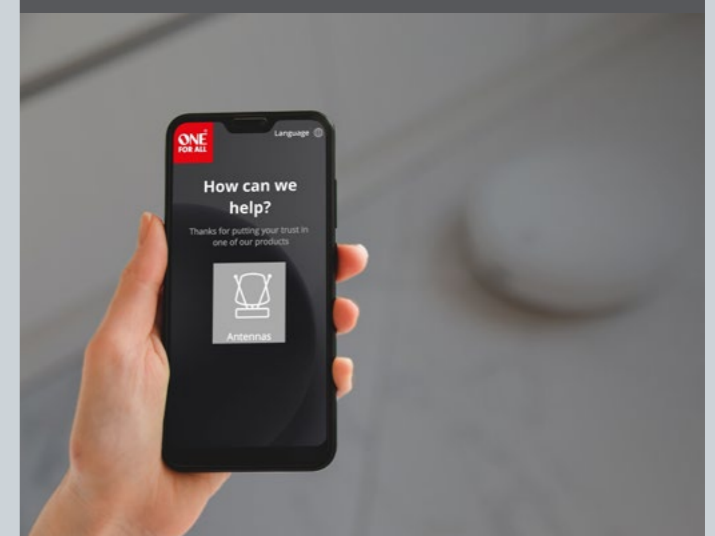

TV Antennas

The customer journey for a consumer to search, find and enjoy the right product

The One For All store display is designed to direct the consumer to the right antenna. Both the shelf and packaging offer multiple solutions for finding the most suitable product.

Step 1

Product Finder QR code

- Scan the QR code on POS or packaging
- Choose the most appropriate product

Step 2

One For All assistant app

- Gives the consumer confidence in the setup and functionality of the product
- Intended for after sales use
- Download the app:

Step 3

App Download

- QR code inside manual links to the download page for the app
- Only necessary after the consumer has purchased the product
- App assists with the setup of the product

Step 4

Augmented Reality Feature