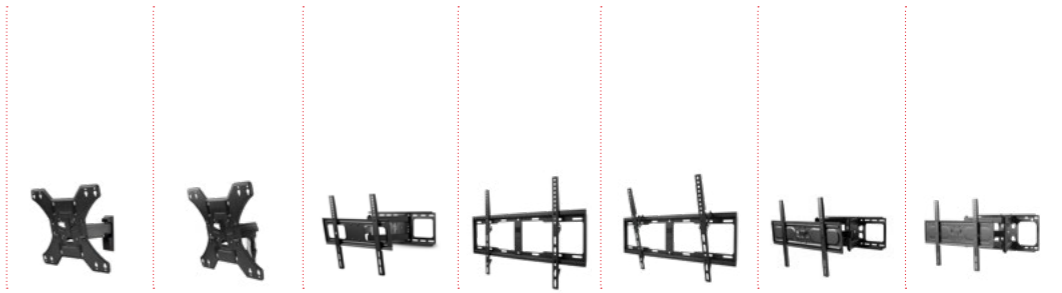

GENERAL	SOLID SERIES						
Model Name	WM4441	WM4451	WM4452	WM4611	WM4621	WM4661	WM4662
Function	Turn	Turn	Turn	Flat	Tilt	Turn	Turn
Features							
Adjustable Handlebar	-	-	-	-	-	-	-
Smart leveling system	-	-	-	-	-	-	-
Auto lock & Easy release	-	-	-	-	-	-	-
Soft touch rubber	-	-	-	-	-	-	-
Zero position tilt lock	-	-	-	-	-	-	•
Adjustable tilt lock	-	-	-	-	-	-	•
Advanced one-way tilt	-	-	-	-	-	-	-
Equipment shelf	-	-	-	-	-	-	-
Soundbar holder	-	-	-	-	-	-	-
Cable Management	•	•	-	-	-	-	-
Leveler	•	•	•	•	•	•	•
Ideal for corners	-	•	•	-	-	•	•
Can be secured by screw	•	•	•	•	•	•	•
fischer™ plugs	-	-	•	•	•	•	•
Warranty Period	10 years	10 years	10 years	10 years	10 years	10 years	10 years
Performance							
Max weight (kg)	50	50	50	100	100	60	90
Vesa sizes	75x75, 100x100, 200x100, 200x200, 300x300, 400x200, 400x300, 400x400	75x75, 100x100, 200x100, 200x200, 300x300, 400x200, 400x300, 400x400	100x100, 200x100, 200x200, 300x200, 300x300, 400x200, 400x300, 400x400, Universally Adjustable	100x100, 200x100, 200x200, 300x200, 300x300, 400x200, 400x300, 400x400, 600x400, Universally Adjustable	100x100, 200x100, 200x200, 300x200, 300x300, 400x200, 400x300, 400x400, 600x400, Universally Adjustable	100x100, 200x100, 200x200, 300x200, 300x300, 400x200, 400x300, 400x400, 600x400, Universally Adjustable	100x100, 200x100, 200x200, 300x200, 300x300, 400x200, 400x300, 400x400, 600x400, Universally Adjustable
Universal Adjustable	-	-	•	•	•	•	-
Min size (inch)	13	13	13	32	32	32	32
Min size (cm)	33	33	33	81	81	81	81
Max size (cm)	165	165	165	228	228	228	256
Max size (inch)	65	65	65	90	90	90	100
Forward tilt (°)	15	15	20	-	15	20	10
Backward tilt (°)	-	-	-10	-	-	-10	-10
Total Tilt (°)	15	15	30	-	15	30	20
Turn (°)	90	180	180	-	-	120	120
Wall distance D min (mm)	60	60	60	25	25	64	68
Wall distance D max (mm)	238	365	473	-	-	510	637
Accessories included							
Wall Plugs & Screws	•	•	•	•	•	•	•
Screw Type	M5, M6, M8	M5, M6, M8	M5, M6, M8	M5, M6, M8	M5, M6, M8	M5, M6, M8	M5, M6, M8
Spacers	•	•	•	•	•	•	•
Allan Key	•	•	•	-	-	•	•
Cable Clip	•	•	-	-	-	-	-
Logistics							
Product Dimensions CM (LxWxH)	44x5.5x43.4	44x5.5x43.4	48x60x43	67.9x2.5x43.5	67.9x2.5x43.5	66x51x43	68.5x43x7.3
Product Weight Net WEEE (KG)	3.16	3.625	5.36	1.32	1.4	7.4	8.7
Packed Product Weight Gross (KG)	3.95	4.425	5.74	2.01	2.8	8	9.9
Packaging Dimensions CM (LxWxH)	47.1x7x29.8	47.1x7x29.8	52x6.5x22	69.5x5x25	69.5x5x25	70x25x7.2	71.5x29.5x7
EAN Packaging	8716184064494	8716184064517	8716184071119	8716184064531	8716184064555	8716184064579	8716184073199
Quantity Master	3	3	3	6	6	2	2
Master Dimensions CM (LxWxH)	48.3x31.2x24.5	48.2x31.5x24.5	54x23.5x21.5	71.5x33x26.5	71.5x33x26.5	71.5x26.5x16.5	73x31x16.5
Master Weight Gross (KG)	12.38	13.84	17.74	12.8	13.3	16.5	20.6
EAN Master	8716184064500	8716184064524	8716184071126	8716184064548	8716184064562	8716184064586	8716184073205