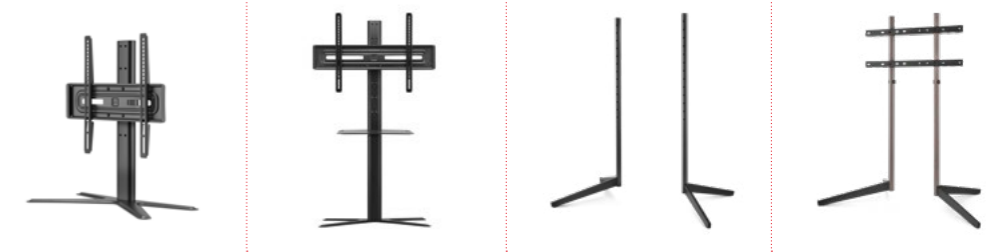

GENERAL				
Model Name	WM4471	WM4672	WM7610	WM7611
Function	Turn	Turn	Flat	Flat
Height adjustable				
Height adjustable	•	•	•	•
Soft touch rubber	-	-	-	-
Equipment storage	-	•	-	•
Soundbar holder	-	-	-	-
Cable Management	•	•	-	•
Ideal for corners	•	•	•	•
Warranty Period	10 years	10 years	lifetime	lifetime
Performance				
Max weight (kg)	40	25	40	40
Vesa sizes	200x100, 200x200, 300x200, 300x300, 400x200, 400x300, 400x400, Universally Adjustable	200x100, 200x200, 300x200, 300x300, 400x200, 400x300, 400x400, 600x400, Universally Adjustable	200x200, 300x200, 300x300, 400x200, 400x300, 400x400, 600x400	200x200, 300x200, 300x300, 400x200, 400x300, 400x400, 600x400
Universal Adjustable	•	•	•	•
Min size (inch)	32	32	32	32
Min size (cm)	81	81	81	81
Max size (cm)	165	178	165	165
Max size (inch)	65	70	65	65
Forward tilt (°)	15	15	-	-
Backward tilt (°)	10	10	-	-
Total Tilt (°)	25	25	-	-
Turn (°)	90	90	-	-
Wall distance D min (mm)	-	-	-	-
Accessories included				
Screw Type	M5, M6, M8	M5, M6, M8	M4, M5, M6, M8	M4, M5, M6, M8
Spacers	•	•	•	•
Allan Key	•	•	-	-
Cable Clip	•	•	-	•
Safety anchor	-	-	•	•

Logistics				
Product Dimensions CM (LxWxH)	61.2x31.4x80.3	69.2x40.1x134.8	63.7x60x116.2	83.7x60x116.2
Product Weight Net WEEE (KG)	6.34	11.64	4.46	6.1
Packed Product Weight Gross (KG)	6.72	12.3	5.85	7.5
Packaging Dimensions CM (LxWxH)	66.5x37.5x9.2	117.1x9.2x41	117.5x8.5x15	117.5x8.5x15
EAN Packaging	8716184071379	8716184071355	8716184076480	8716184076503
Quantity Master	2	1	1	1
Master Dimensions CM (LxWxH)	68x39x20.5	119x11x44	119x17x10.5	119x17x10.5
Master Weight Gross (KG)	16.2	14.7	6.55	8.2
EAN Master	8716184071386	8716184071362	8716184076480	8716184076503