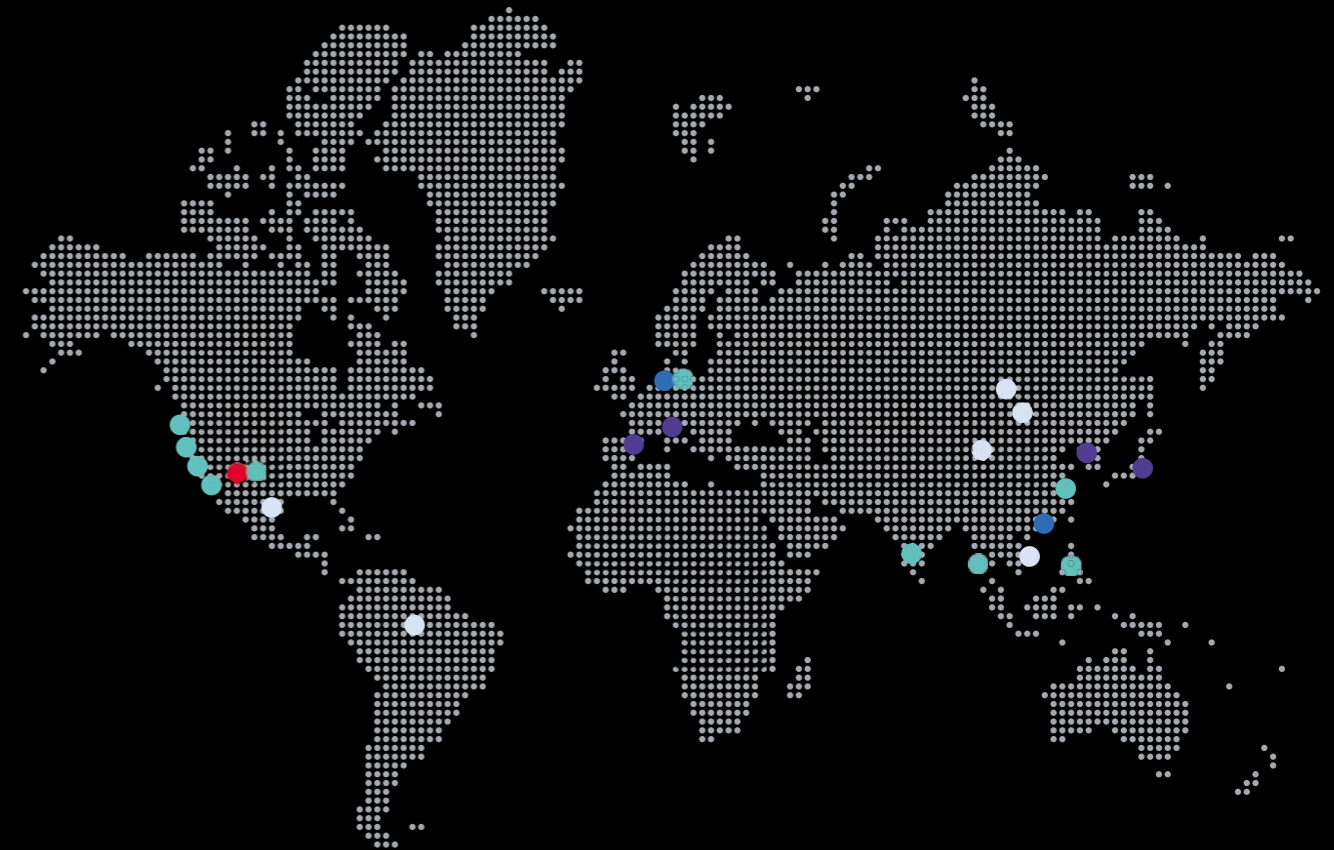

More than 3,900 employees in 30 countries

- Global HQ**
Scottsdale, Arizona, USA
- Regional HQ**
Enschede, The Netherlands
Hong Kong
- Sales offices**
Barcelona, Spain
Milan, Italy
Seoul, Korea
Tokyo, Japan
- Manufacturing sites**
Monterrey, Mexico
Manaus, Brazil
Yangzhou, China
Qinzhou, China
Hai Duong, Vietnam
- R&D sites**
Scottsdale, Arizona, USA
San Mateo, California, USA
Santa Ana, California, USA
Carlsbad, California, USA
Poway, California, USA
Enschede, The Netherlands
Bangalore, India
Suzhou, China
Guangzhou, China